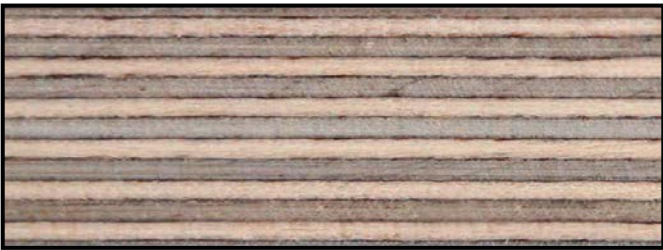

Aris - square profile

Pencil Round - 3mm radius

Sharknose - cut-away profile

Pi

Aris - square profile

Sharknose - cut-away profile

STRATA

BY HARROWS

EDGE PROFILES

Timber top edge profile options
HPL top edge profile options

stratabyharrows.co.nz | sales@stratabyharrows.co.nz | 0800 142 233