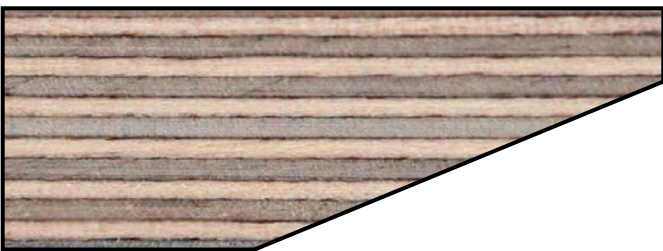

Aris - square profile

Pencil Round - 3mm radius

Sharknose - cut-away profile

Pi

Aris - square profile

Sharknose - cut-away profile

STRATA

BY HARROWS

EDGE PROFILES

Timber top edge profile options
HPL top edge profile options

stratabyharrows.co.nz | sales@stratabyharrows.co.nz | 0800 142 233