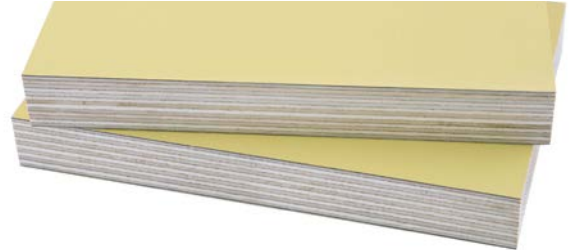

White - 24mm or 18mm

Denim - 18mm only

Porcelain - 24mm or 18mm

Saffron - 18mm only

Taupe Grey - 24mm or 18mm

Wasabi - 18mm only

Stone Grey - 24mm or 18mm

Lava - 24mm or 18mm

Black - 24mm or 18mm

## HPL ON BIRCH PLY

Colours are indicative only  
24mm HPL for Poise & Boundary Tables  
18mm HPL for Stem & Poise Occasional only